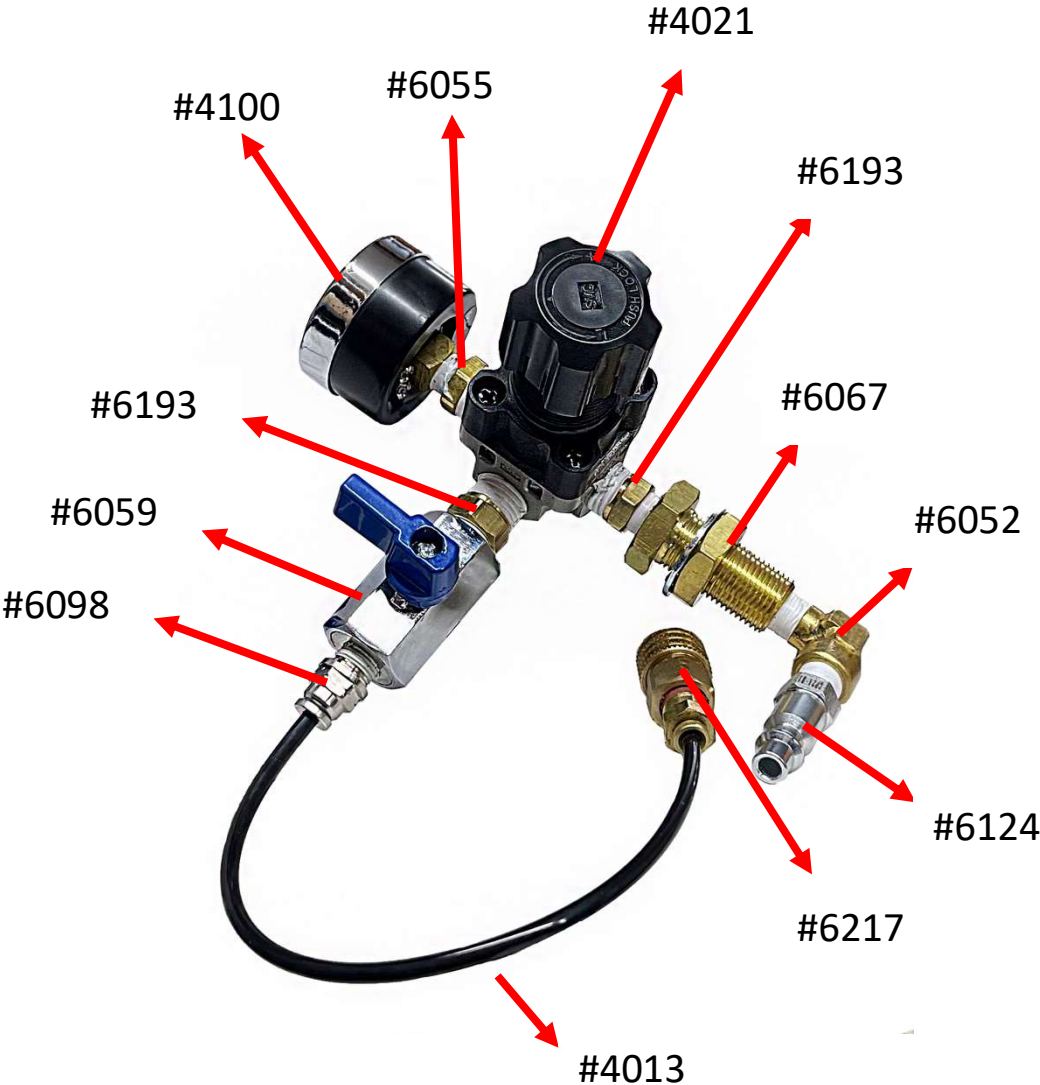

ATS FI-1 Assembly Manual

Part# ATS Fi-1 – Includes: Canister, Canister Holder, Cap, Cap Connection, Hoses and additional crimp.

ATS FI-1 Machine Attachment Pieces