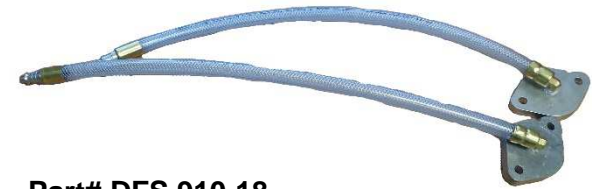

**Medium/ Light Duty Truck EGR Adapters**  
**Part # 7039-1**

Part# **DFS 910-1**  
Ford EGR Adapter

Part# **DFS 910-2**  
Ford/Cummins  
Exhaust Adapter

Part# **DFS 910-6**  
Duramax EGR Cooler Adapter

Part# **DFS 910-31 &  
DFS 910-31-1**  
Grand Cherokee Jeep  
and Eco Diesel Truck  
1500

Part# **DFS 910-25**  
Jeep Fitting

Part# **7112**  
International Fitting

Part# **DFS 910-10**  
Isuzu Trucks

Part# **DFS 910-18**  
Ford 6.7 Litre (2)

Part# **DFS 910-17**  
Cummins from 2007-2010

Part# **DFS 910-17-1**  
Cummins from 2007-2010