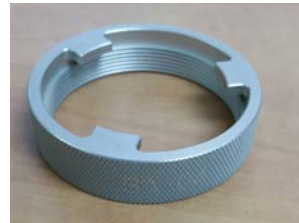

BFS 110/115/120 Brake Fitting Kit / Part # F-7023-2

Part# **B100**

Part# **B300**

Part# **BA**
Universal Adapter for
all adapters

Part# **BA01**
Chrysler

Part# **BA01-1**
Chrysler

Part # **BA01F**
Ford Fusion,
Mustang, Mazda

Part # **BA02**
Ford

Part # **BA03**
Ford and Others

Part # **BA04**
General Motors

Part # **BA05**
BMW Audi European
and Others (same as
BC04)

Part # **BA10**
Toyota and Others

Part # **BA11**
Toyota and Others

Part # **BA15**
Expandable O-Ring
Honda and Others

Part # **BA16**
Expandable O-Ring
Honda
Old # **BA09**

Part # **BA13**
Nissan

Part# **BA14**
Mazda VW
(same as
BC06)

BFS 110/115/120 Brake Fittings Repair Parts

Part # **B400**
4 ft Clear Hose
Attach to bleeder screw to
vacuum out fluid.

Part # **B500**
Clear Hose
To Vacuum out fluid
reservoir

Part # **B600**
Transparent Hose
To fill fluid reservoir

Part# **7020**
Black Exchange Hose