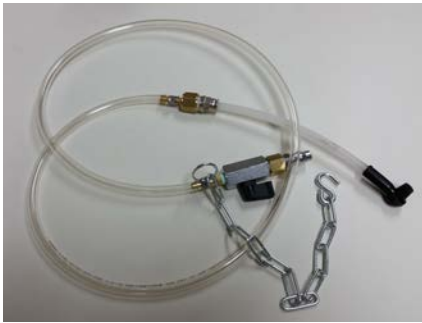

Part # **BA15**
Expandable O-Ring
Honda and Others

Part # **BA16**
Expandable O-Ring
Honda
Old # **BA09**

Part # **BA13**
Nissan

Part# **BA14**
Mazda VW
(same as
BC06)

BFS 110/115/120 Brake Fittings Repair Parts

Part # **B400**
4 ft Clear Hose
Attach to bleeder screw to
vacuum out fluid.

Part # **B500**
Clear Hose
To Vacuum out fluid
reservoir

Part # **B600**
Transparent Hose
To fill fluid reservoir

Part# **7020**
Black Exchange Hose