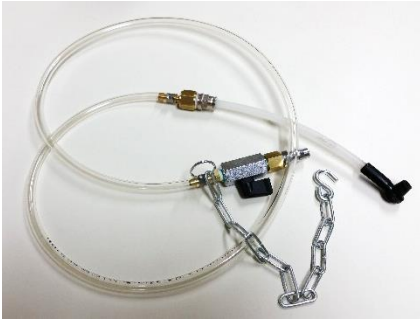

BFS 110/115/120/125 Brake Repair Parts

Part # **B400**

4 ft Clear Hose

Attach to bleeder screw to
vacuum out fluid.

Part # **B500**

Clear Hose to Vacuum out
fluid reservoir

Part # **B600**

Transparent Hose to fill fluid
reservoir

Part# **7020**

BFS Used Fluid Hose
Assembled Black w/Red
Stripe

Part# **7021**

BFS New Fluid Hose
Assembled -Black w/
Blue Stripe