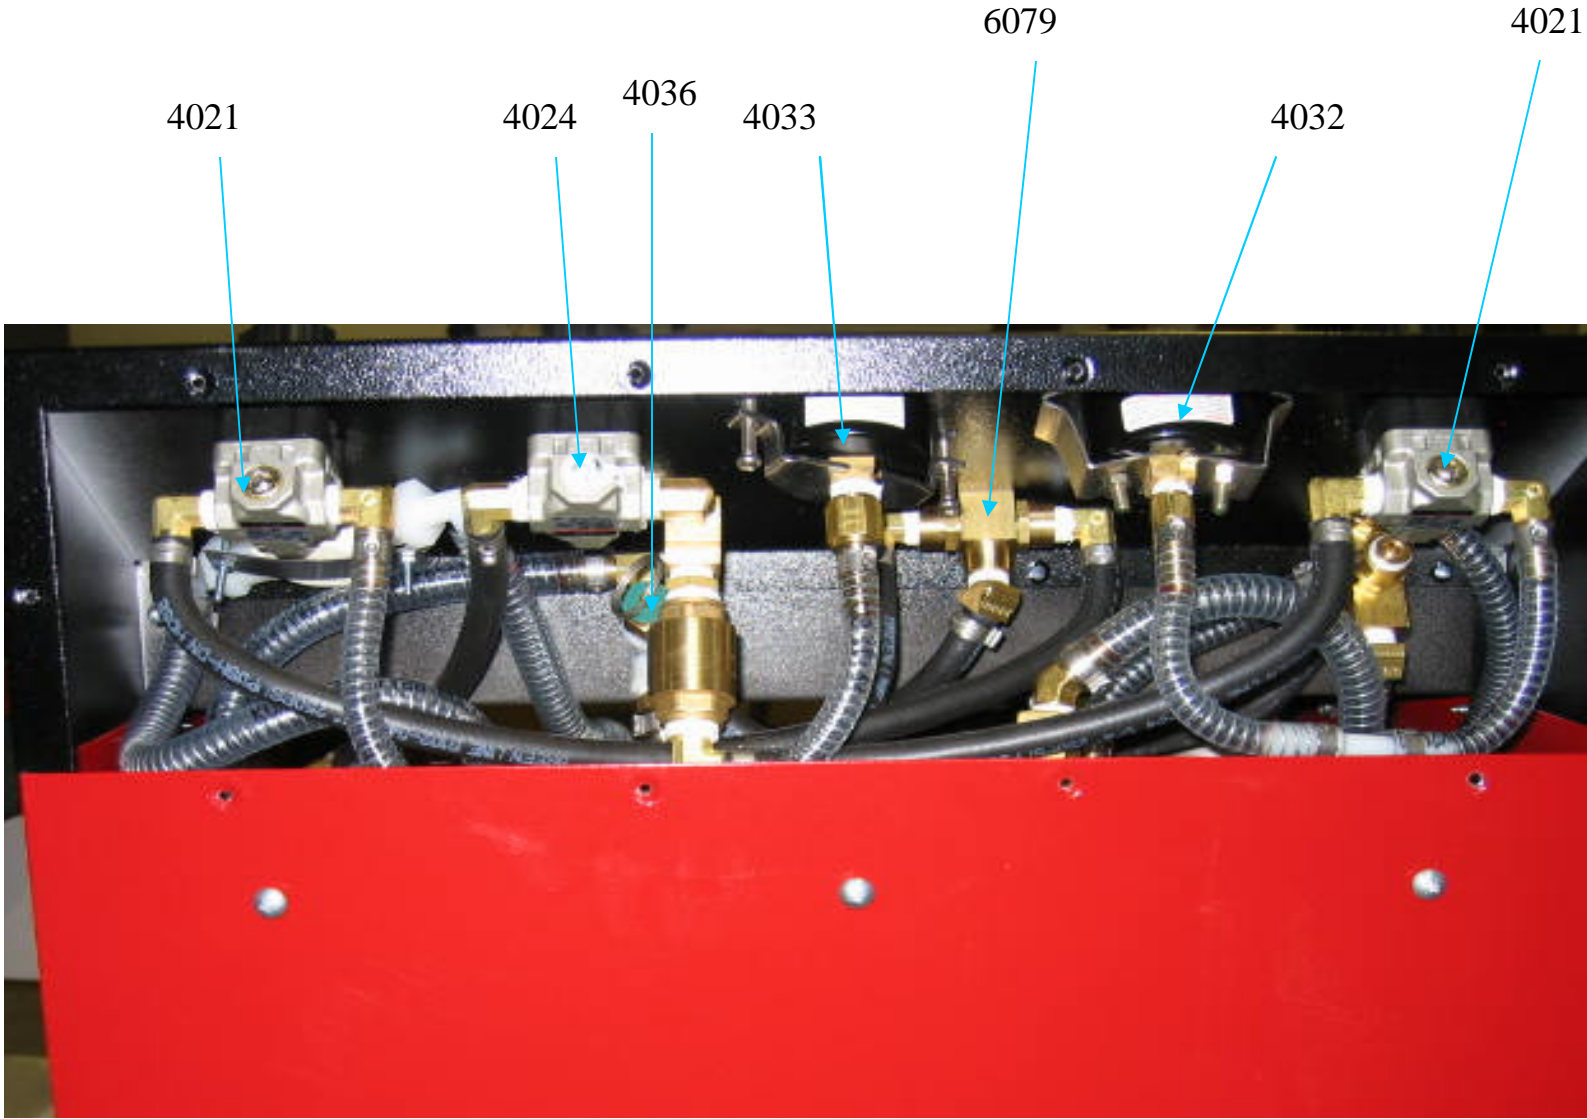

RCS 541 Reverse Flush System

2001

4034

2000

6003

6025

6022

4020

6072-1

6028

6072

RCS - 541 - 550

RCS 541 Reverse Flush System

Hardware

2000	Solid Caster
2001	Swivel Caster
2015	Blue Plastic Fill Cap

Metal

3021	New Metal Tank
3022	Used Metal Tanks

Plumbing

4009	1/2" id Kuri Tech Polyurethane Tubing
4020	Vacuum Pump
4021	43 PSI Regulator
4022	Regulator
4023	Glass bowl
4024	Regulator
4025	Speed Regulator, 1/4" NPT
4026	Replacement Filter Element-for water separator
4030	Red 1/2" hose
4031	Black 1/2" hose
4032	Gauge 2" Dialx1/4" Range 0-30PSI
4033	2" 30 PSI Pressure Vacuum
4034	1/4" Metal Muffler
4035	STR LPN-1/4MNPT-80-VT
4036	20 lb Pressure Release Valve
4040	5 way ball valve

Fittings

6003	3/8" Hose Barb 3/8" Pipe Thread in a 90°
6022	1/4" Brass Reducer to 1/8" Male Pipe Thread
6025	Flow Direction Spring Loaded Check Valve
6036	Steel Bulkhead Coupling
6028	Ball Valve / Rub Gas 3/8" Wedge
6072	Female Coupler
6072-1	Male Coupler
6079	1/4 3 way 180 degree Ball Valve