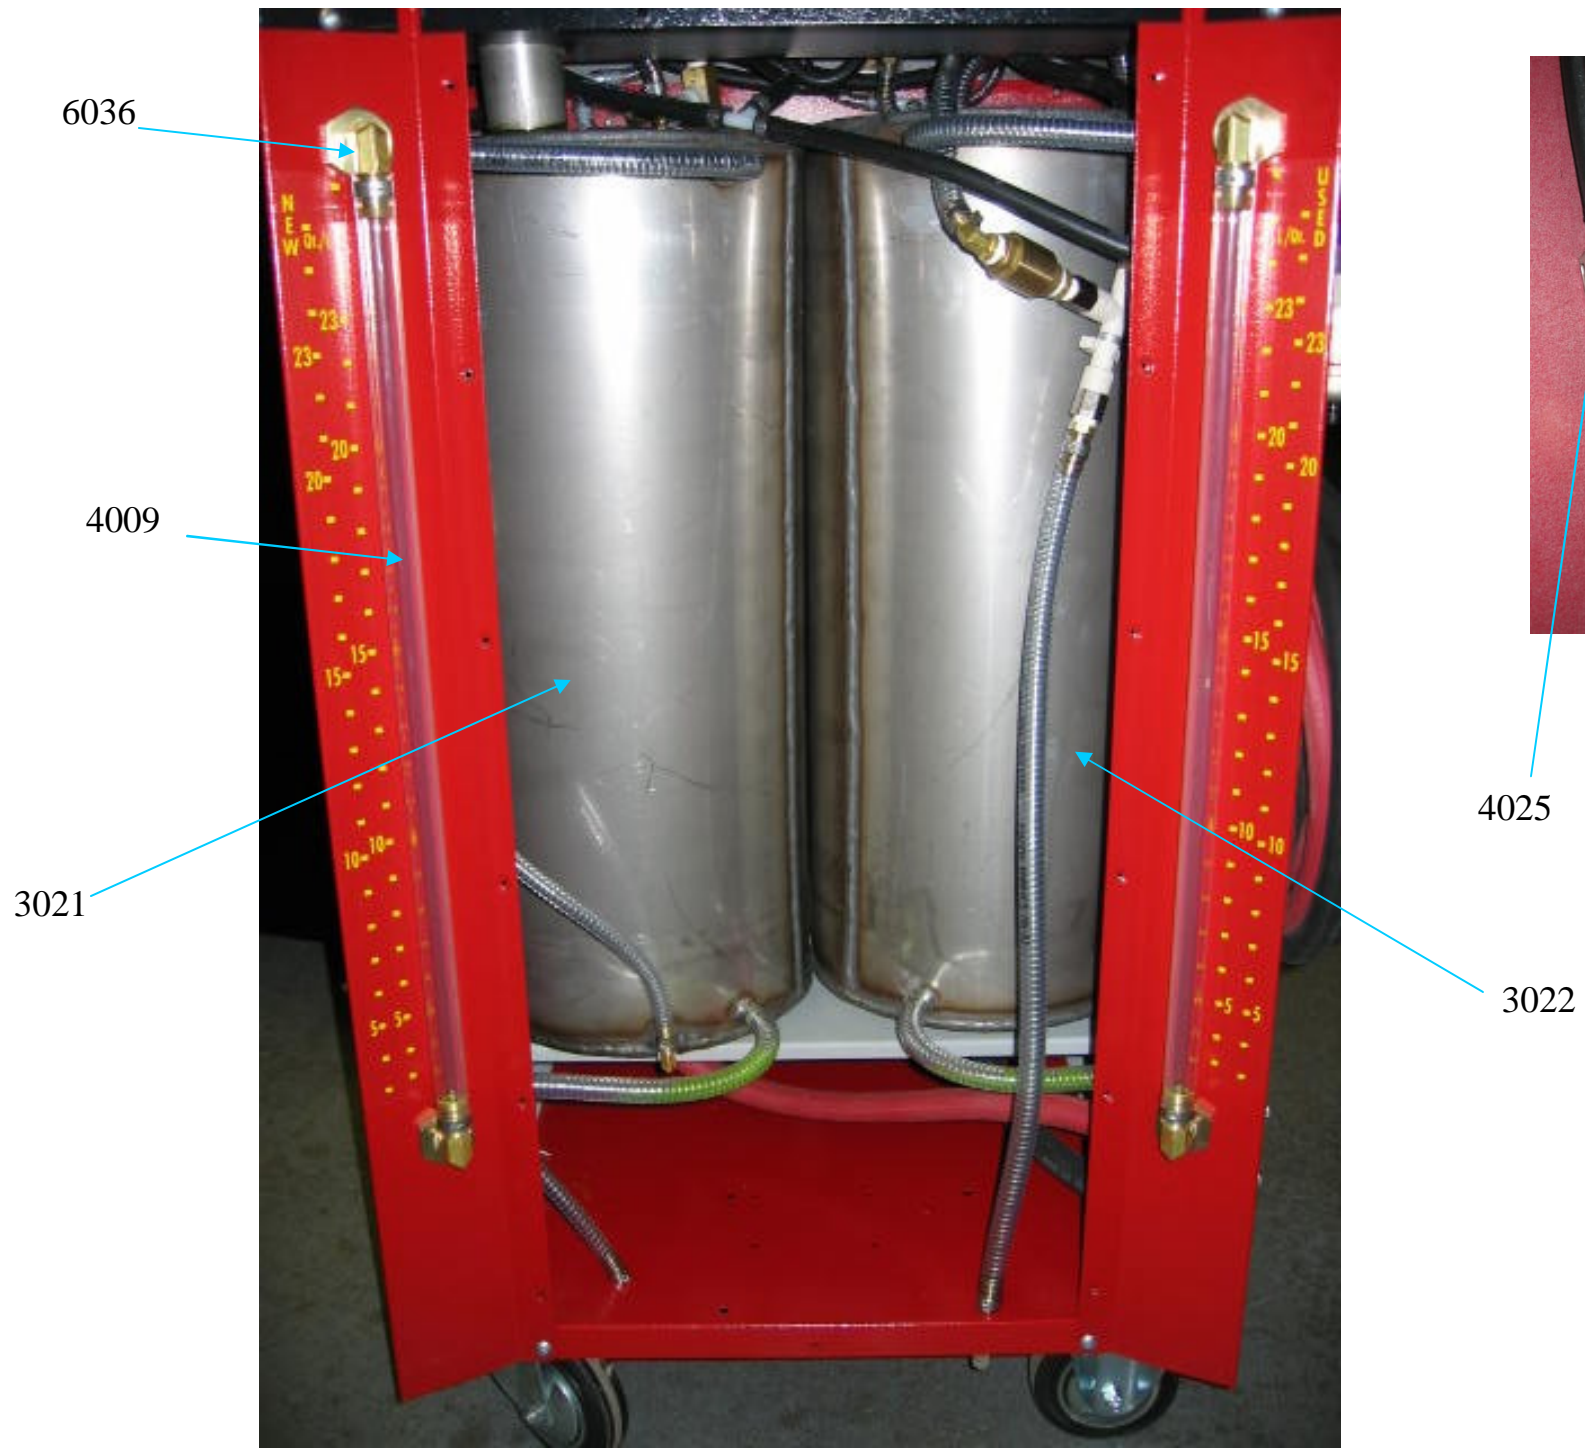

RCS 541 Reverse Flush System

2001

4034

2000

6003

6025

6022

4020

6072-1

6028

6072

RCS - 541 - 550

RCS 541 Reverse Flush System

Hardware

2000	Solid Caster
2001	Swivel Caster
2015	Blue Plastic Fill Cap

Metal

3021	New Metal Tank
3022	Used Metal Tanks

Plumbing

4009	1/2" id Kuri Tech Polyurethane Tubing
4020	Vacuum Pump
4021	43 PSI Regulator
4022	Regulator
4023	Glass bowl
4024	Regulator
4025	Speed Regulator, 1/4" NPT
4026	Replacement Filter Element-for water separator
4030	Red 1/2" hose
4031	Black 1/2" hose
4032	Gauge 2" Dialx1/4" Range 0-30PSI
4033	2" 30 PSI Pressure Vacuum
4034	1/4" Metal Muffler
4035	STR LPN-1/4MNPT-80-VT
4036	20 lb Pressure Release Valve
4040	5 way ball valve

Fittings

6003	3/8" Hose Barb 3/8" Pipe Thread in a 90°
6022	1/4" Brass Reducer to 1/8" Male Pipe Thread
6025	Flow Direction Spring Loaded Check Valve
6036	Steel Bulkhead Coupling
6028	Ball Valve / Rub Gas 3/8" Wedge
6072	Female Coupler
6072-1	Male Coupler
6079	1/4 3 way 180 degree Ball Valve