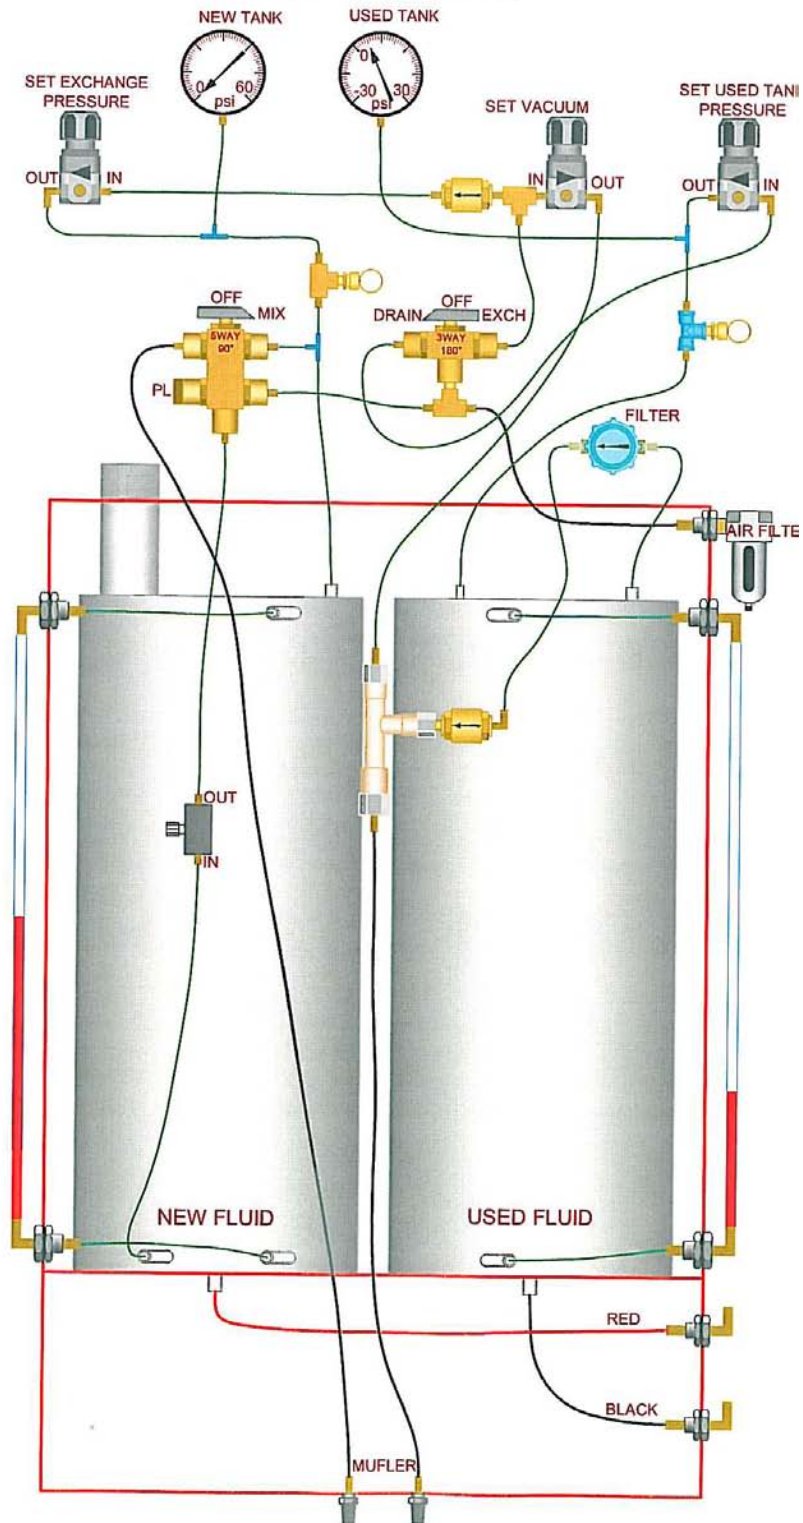

RCS 541 Reverse Flush System

2001

4034

2000

6003

6025

6022

4020

6072-1

6028

6072

RCS - 541 - 550

RCS 541 Reverse Flush System

Hardware

2000	Solid Caster
2001	Swivel Caster
2015	Blue Plastic Fill Cap

Metal

3021	New Metal Tank
3022	Used Metal Tanks

Plumbing

4009	1/2" id Kuri Tech Polyurethane Tubing
4020	Vacuum Pump
4021	43 PSI Regulator
4022	Regulator
4023	Glass bowl
4024	Regulator
4025	Speed Regulator, 1/4" NPT
4026	Replacement Filter Element-for water separator
4030	Red 1/2" hose
4031	Black 1/2" hose
4032	Gauge 2" Dialx1/4" Range 0-30PSI
4033	2" 30 PSI Pressure Vacuum
4034	1/4" Metal Muffler
4035	STR LPN-1/4MNPT-80-VT
4036	20 lb Pressure Release Valve
4040	5 way ball valve

Fittings

6003	3/8" Hose Barb 3/8" Pipe Thread in a 90°
6022	1/4" Brass Reducer to 1/8" Male Pipe Thread
6025	Flow Direction Spring Loaded Check Valve
6036	Steel Bulkhead Coupling
6028	Ball Valve / Rub Gas 3/8" Wedge
6072	Female Coupler
6072-1	Male Coupler
6079	1/4 3 way 180 degree Ball Valve