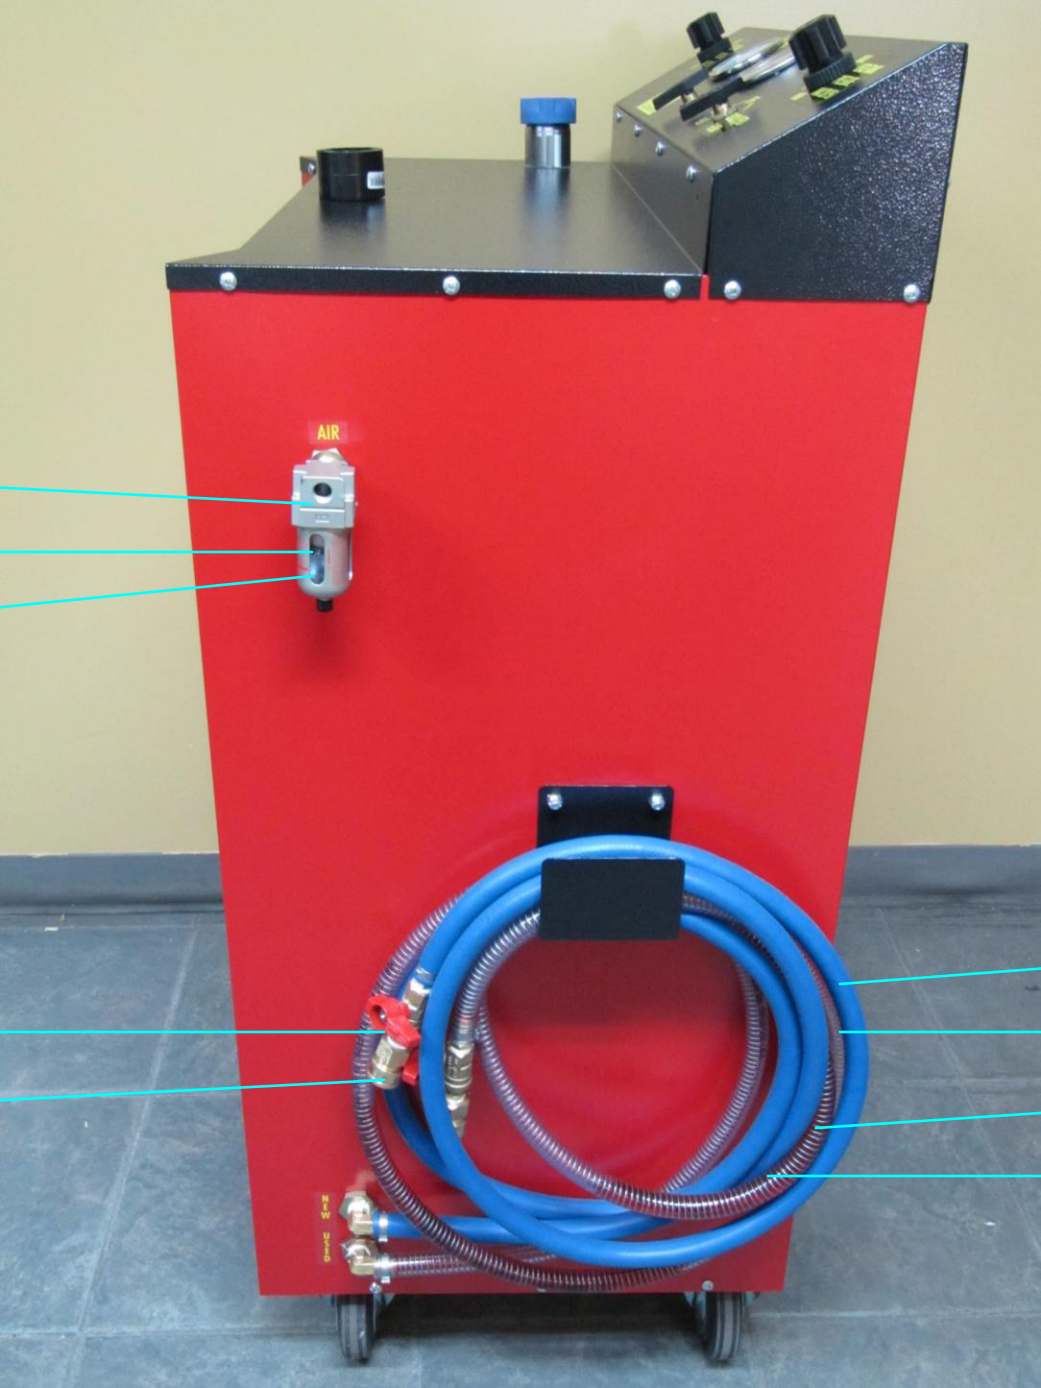

4022

4026

4023

6028

6047

4050

7037

7038

4011