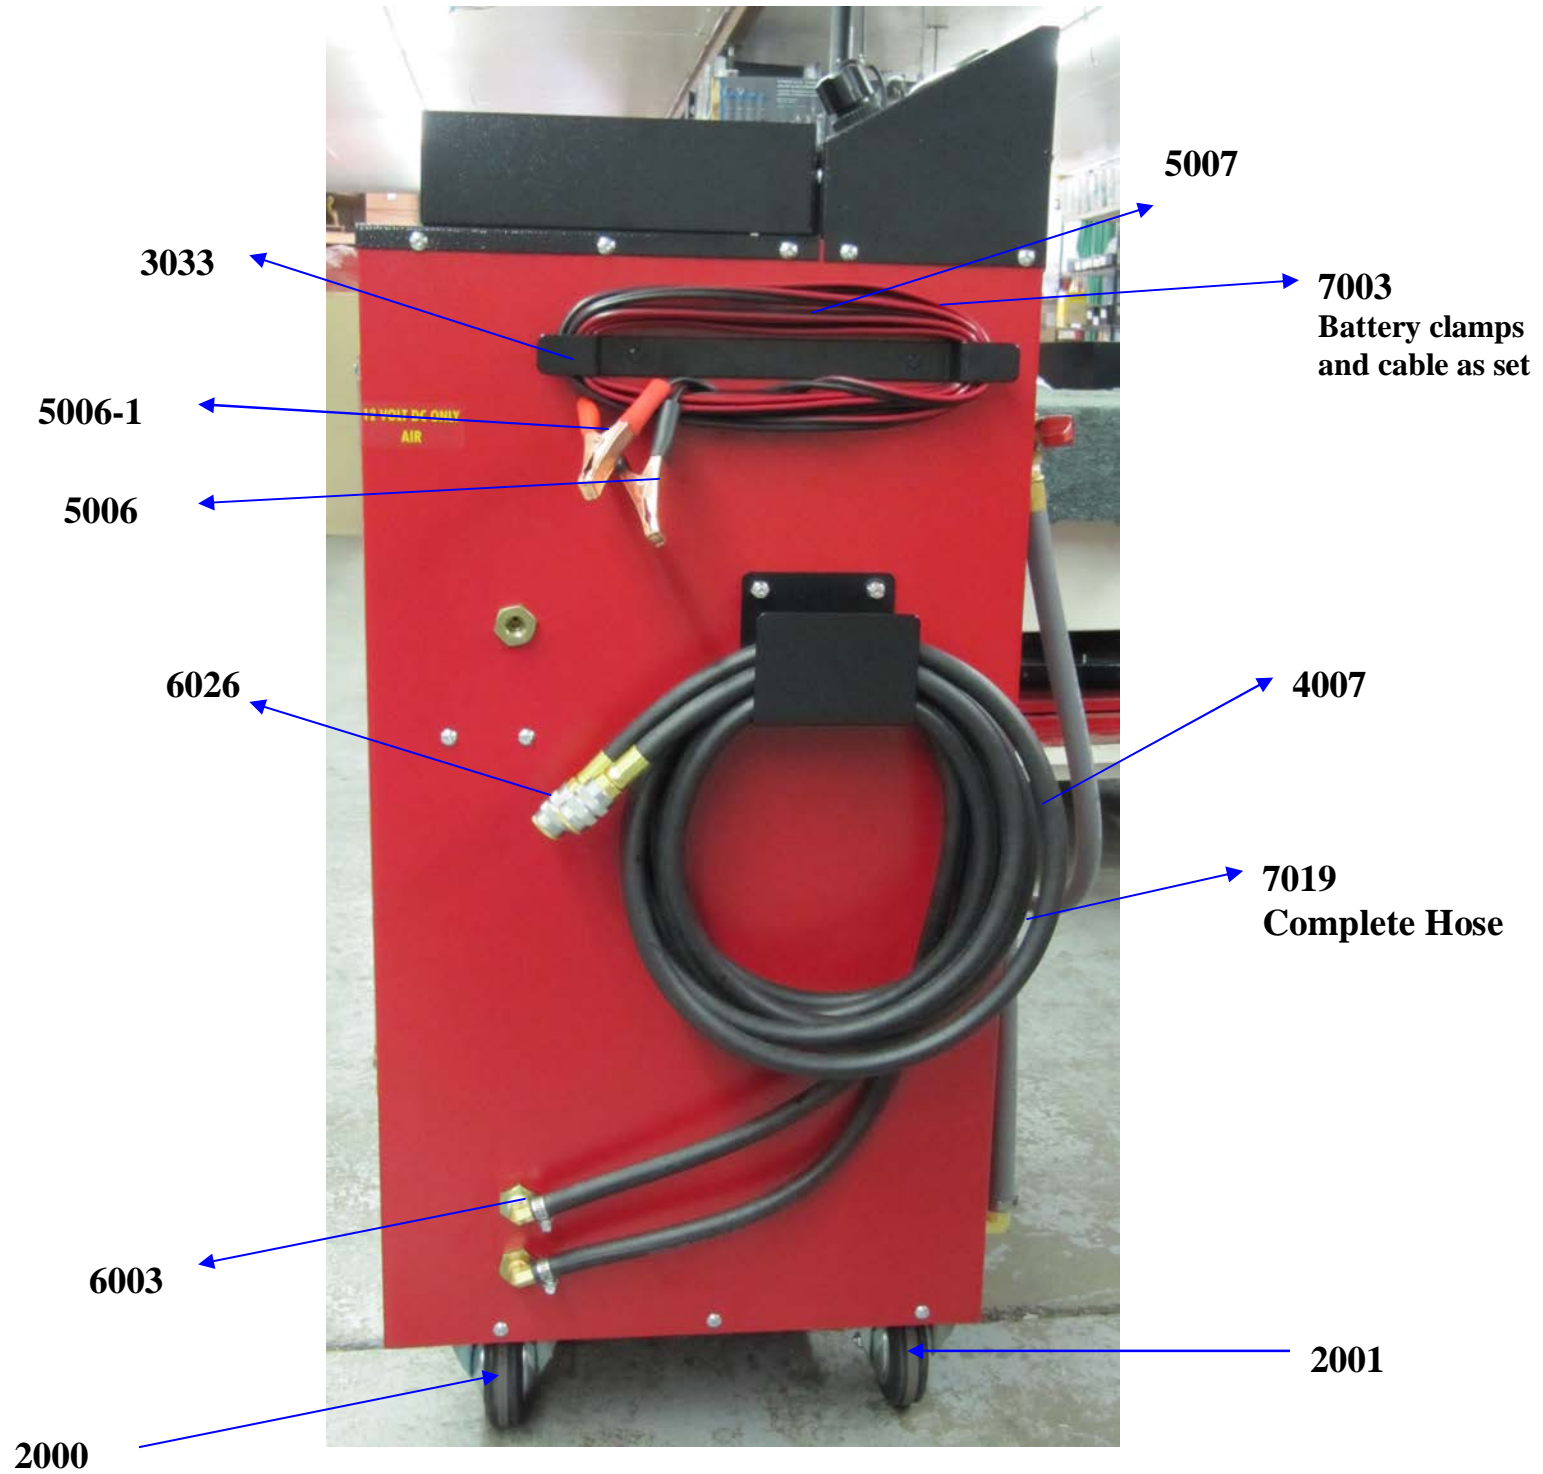

2000

6003

6026

5006

5006-1

3033

2001

7019
Complete Hose

4007

7003
Battery clamps
and cable as set

5007