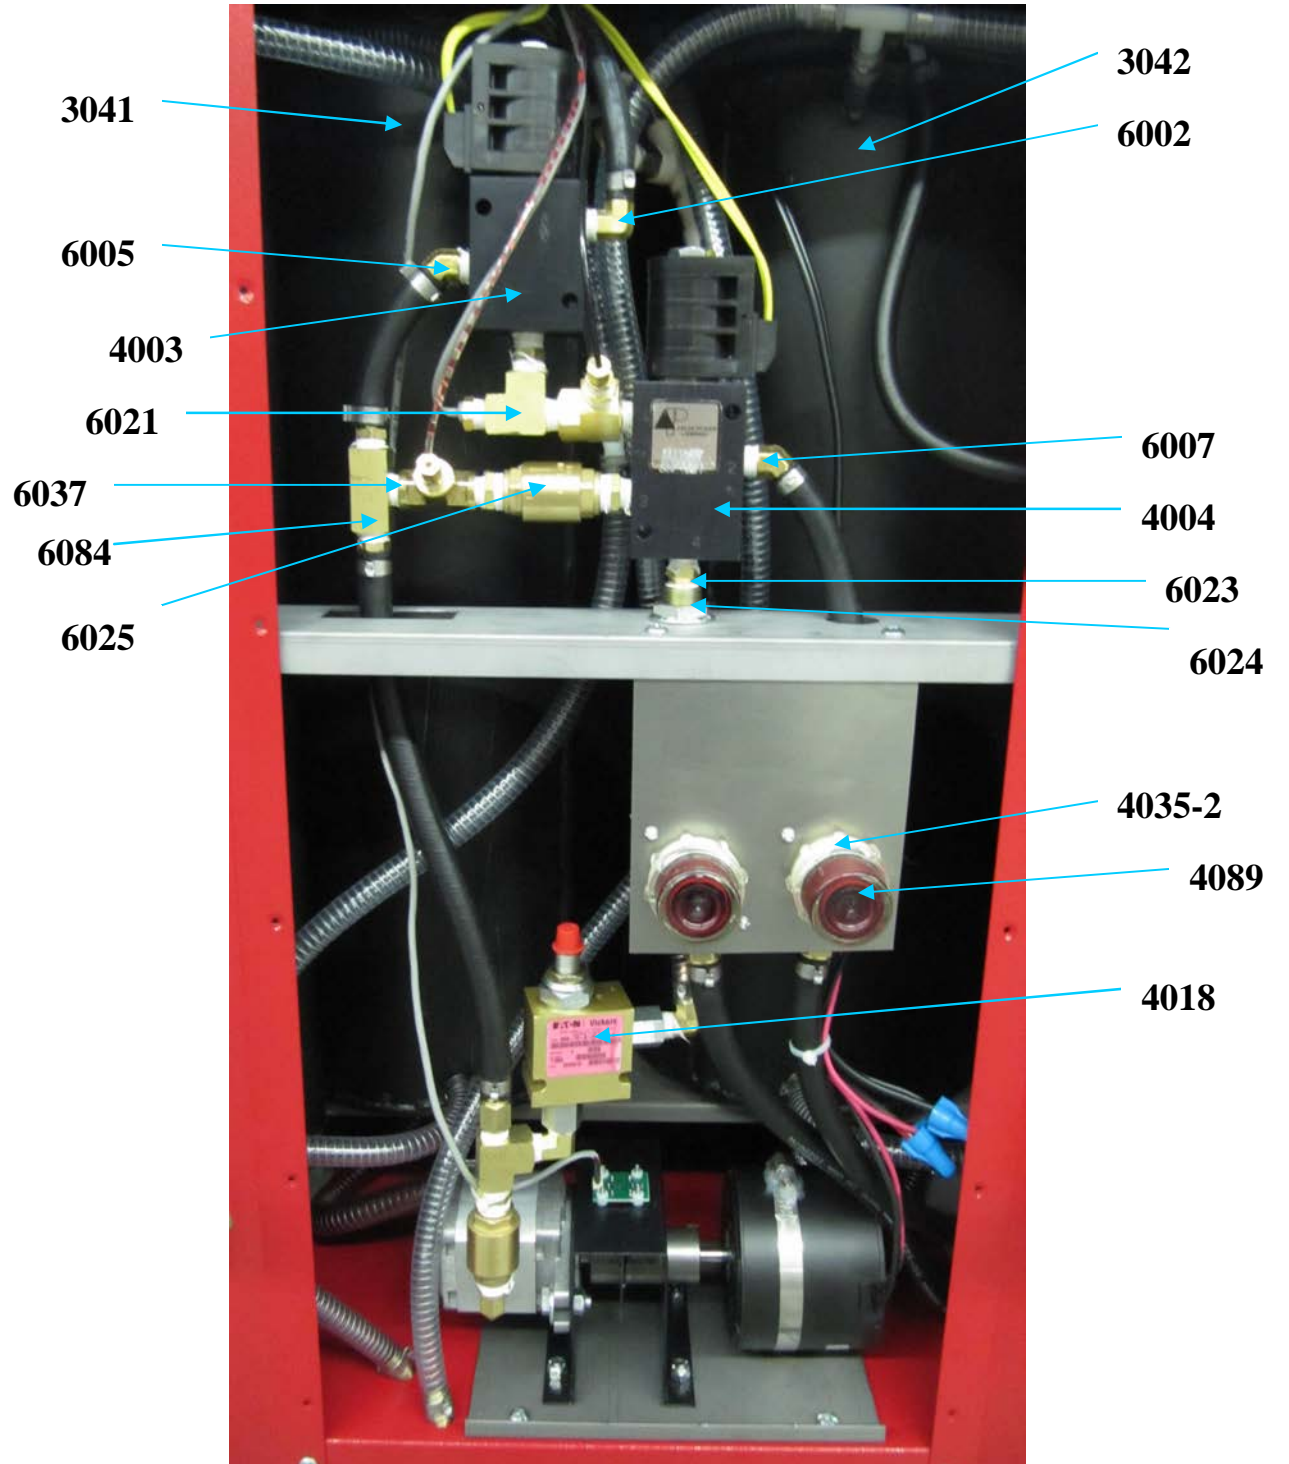

3041

6005

4003

6021

6037

6084

6025

3042

6002

6007

4004

6023

6024

4035-2

4089

4018