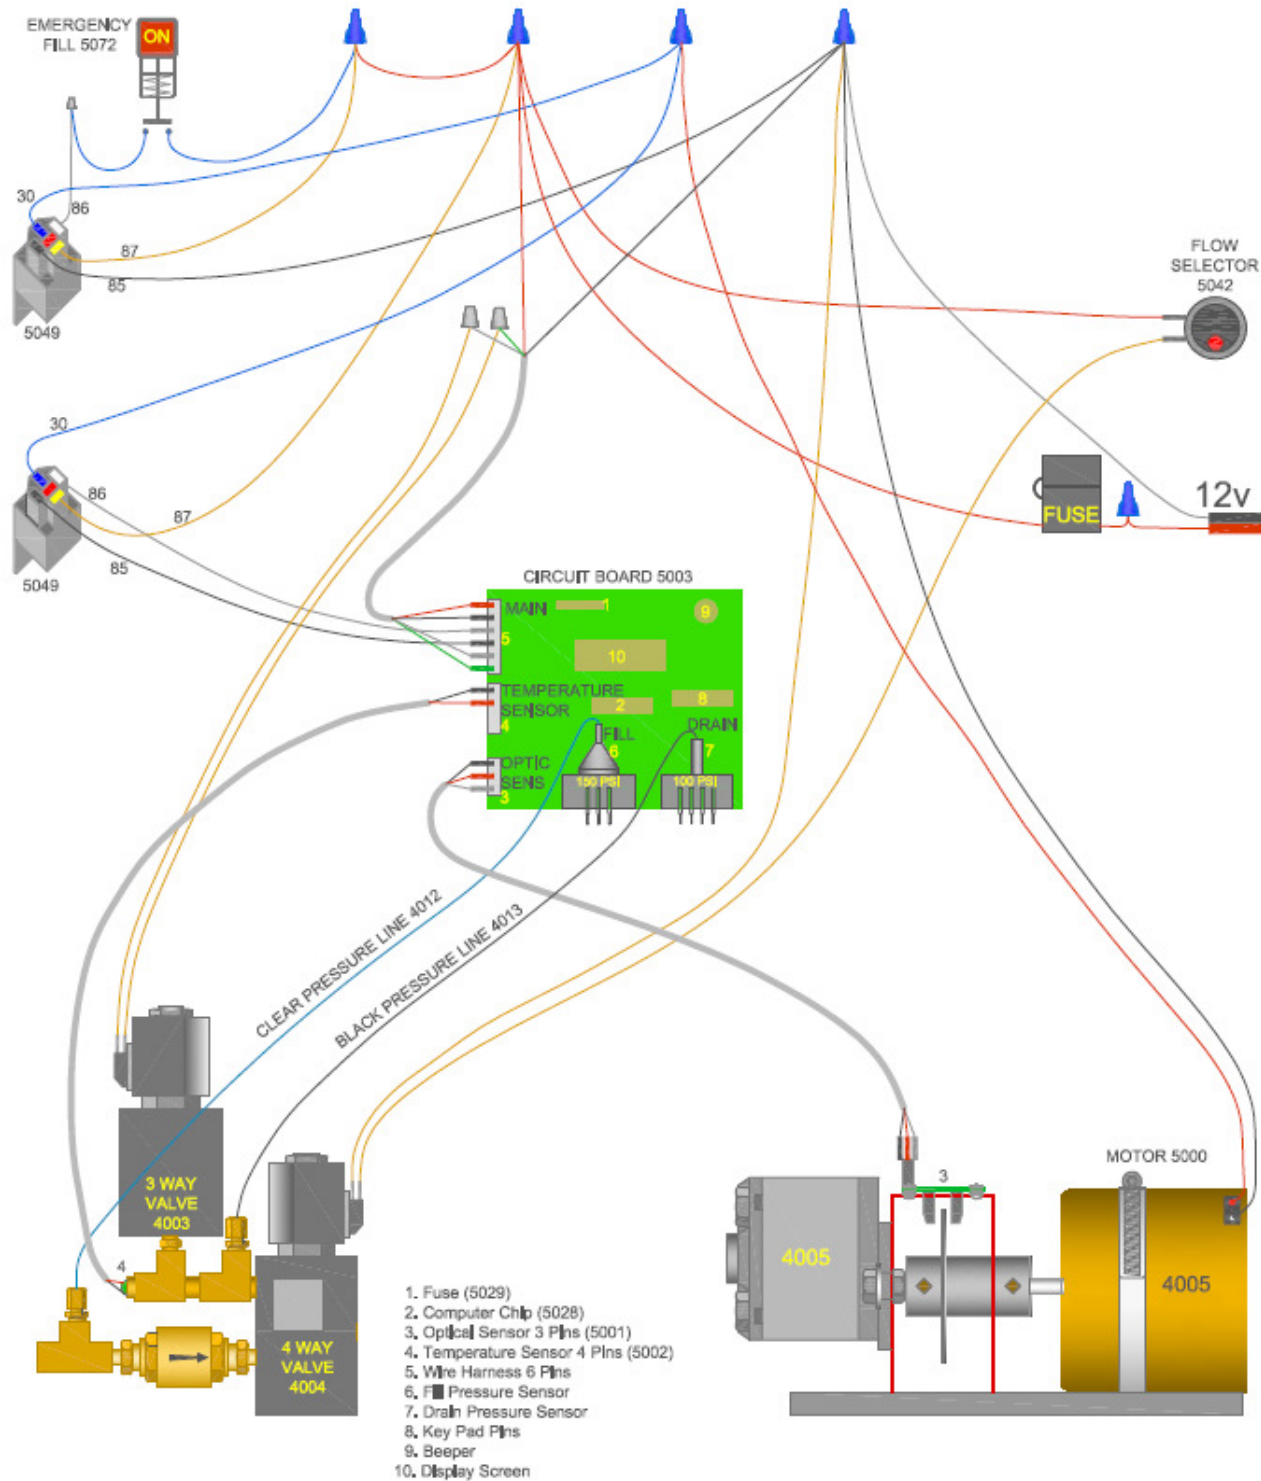

4018

Part# 7019
3/8" Push on Hose – 10ft

Part# 7017
1/2" Grey Drain Hose - 7ft

Part# 7018
3/8" Push on Hose with
Clear Hose Extension – 10ft
Old Style

ATS 320. Wiring

ATS-320

ATS 320 Digital Fluid Exchange

Fasteners

1003 Caster Nut

Hardware

2000 4" Rigid Caster
2001 4" Swivel Caster
2002 Black Fill Cap Plastic (Must drill 1/8 hole top edge of for ATS only)
2003 Pull Handle Plastic

Metal

3013 Motor Plate w/studs and gear clamp bracket
3014 Optical Sensor Bracket
3015 Optical Sensor Wheel
3033 Power Cord Hanger - 1" Wide 11 3/4" Long 1" Deep
3041 New Tank
3042 Used Tank

Plumbing

4001 0-25 psi Regulator
4002 10 lb Pressure Release Valve
4003 3 Way Solenoid
4004 4 Way Solenoid
4005 Gear Pump
4006 1/2" Grey Drain Hose
4007 3/8" push on hose Black
4009 1/2" id kuri tech polyurethane tubing
4011 3/8" id Poly Spring Hose
4012 Clear 1/8" Pressure Line
4013 Black 1/8" Pressure Line per line
4018 Pressure Blow Off Relief
4019 Pneumatic Valve
4032 2" 30 psi Gauge
4035-2 Nylon Bowl and Blass Bowl Complete
4089 Glass Bowl only