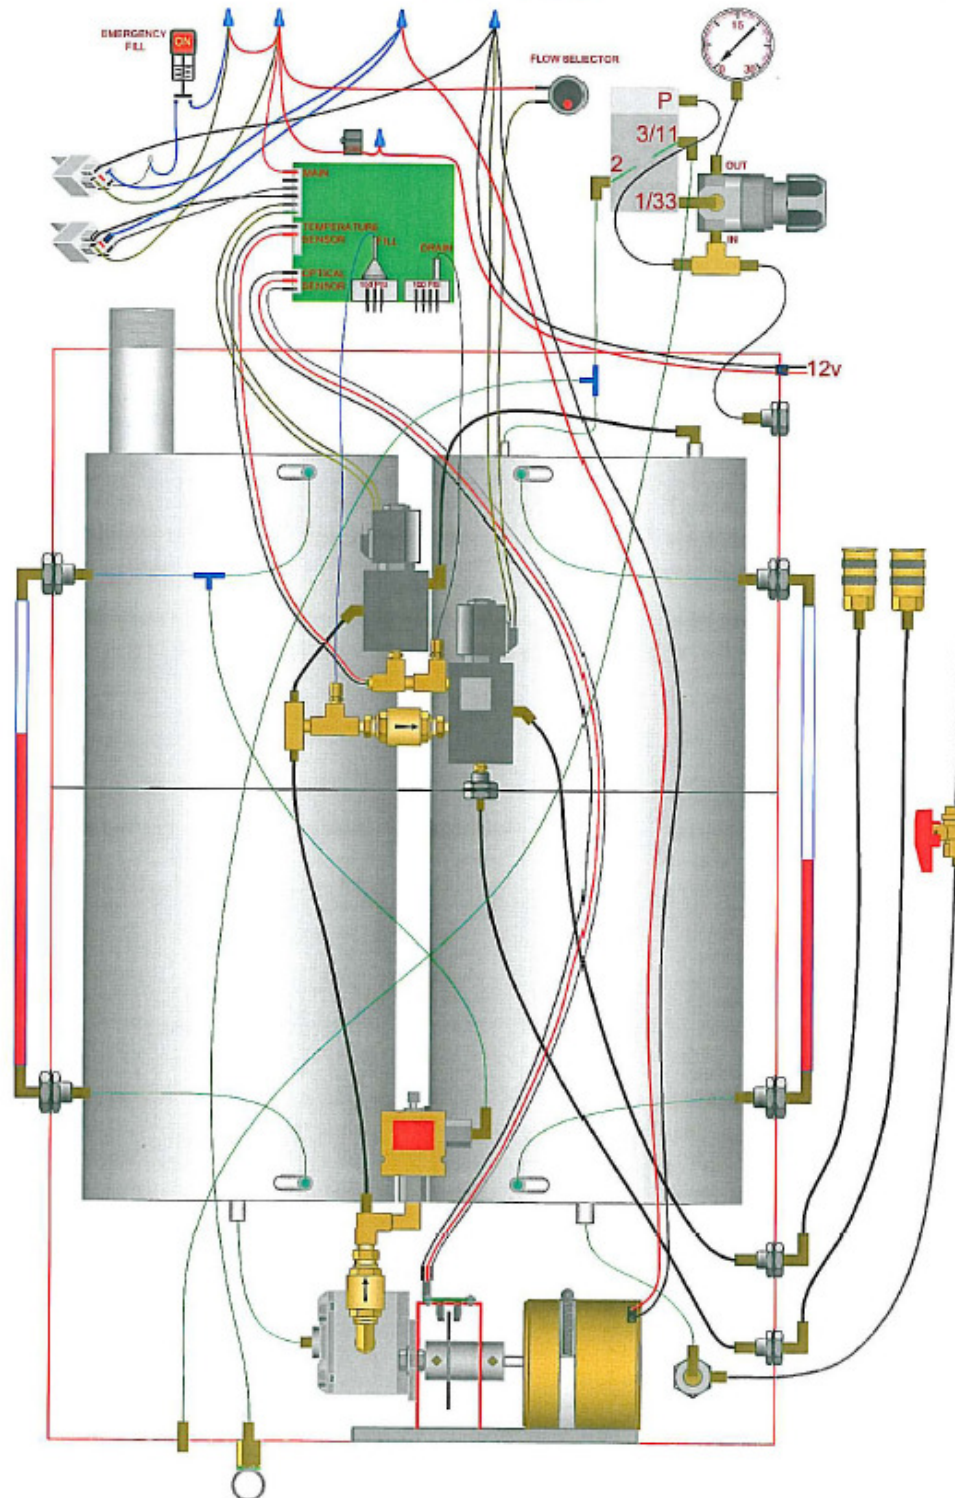

4018

Part# 7019
3/8" Push on Hose – 10ft

Part# 7017
1/2" Grey Drain Hose - 7ft

Part# 7018
3/8" Push on Hose with
Clear Hose Extension – 10ft
Old Style

ATS 320. Wiring

ATS-320

ATS 320 Digital Fluid Exchange

Fasteners

1003 Caster Nut

Hardware

2000 4" Rigid Caster
2001 4" Swivel Caster
2002 Black Fill Cap Plastic (Must drill 1/8 hole top edge of for ATS only)
2003 Pull Handle Plastic

Metal

3013 Motor Plate w/studs and gear clamp bracket
3014 Optical Sensor Bracket
3015 Optical Sensor Wheel
3033 Power Cord Hanger - 1" Wide 11 3/4" Long 1" Deep
3041 New Tank
3042 Used Tank

Plumbing

4001 0-25 psi Regulator
4002 10 lb Pressure Release Valve
4003 3 Way Solenoid
4004 4 Way Solenoid
4005 Gear Pump
4006 1/2" Grey Drain Hose
4007 3/8" push on hose Black
4009 1/2" id kuri tech polyurethane tubing
4011 3/8" id Poly Spring Hose
4012 Clear 1/8" Pressure Line
4013 Black 1/8" Pressure Line per line
4018 Pressure Blow Off Relief
4019 Pneumatic Valve
4032 2" 30 psi Gauge
4035-2 Nylon Bowl and Blass Bowl Complete
4089 Glass Bowl only